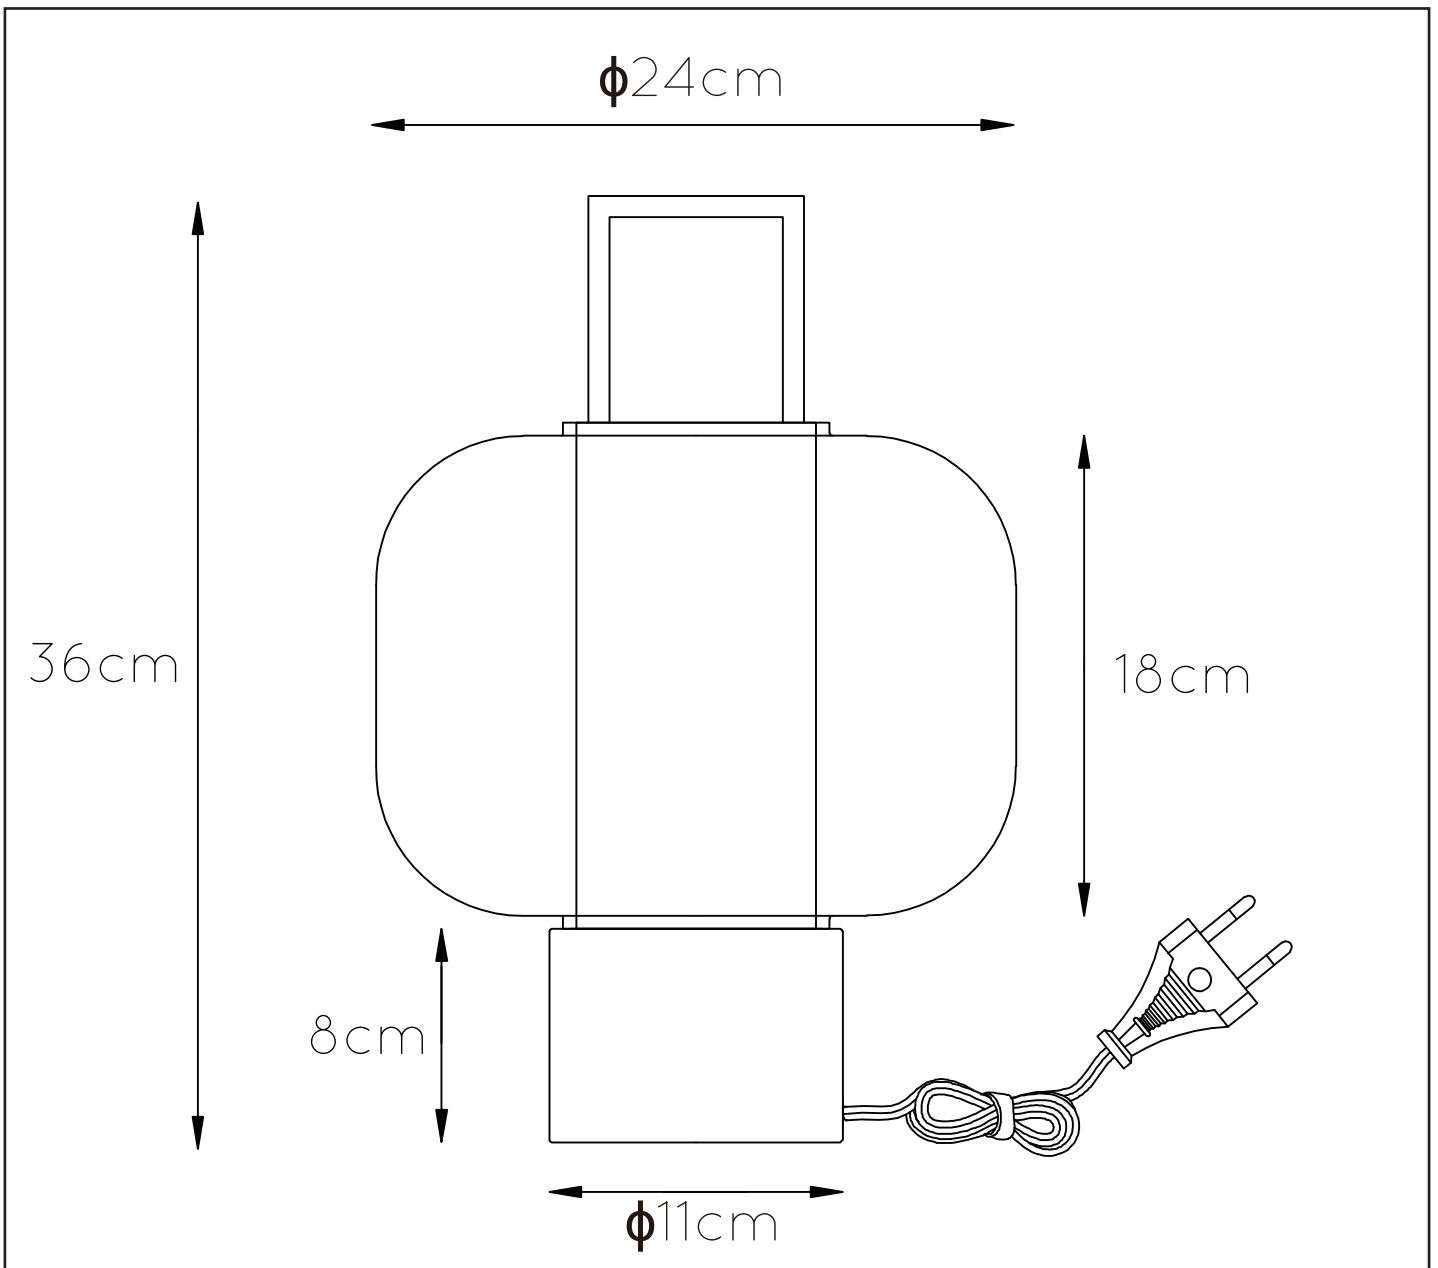

SOFIA

Item number : 45583/01/02
EAN code : 5411212451217

Item number : 45583/01/30
EAN code : 5411212451224